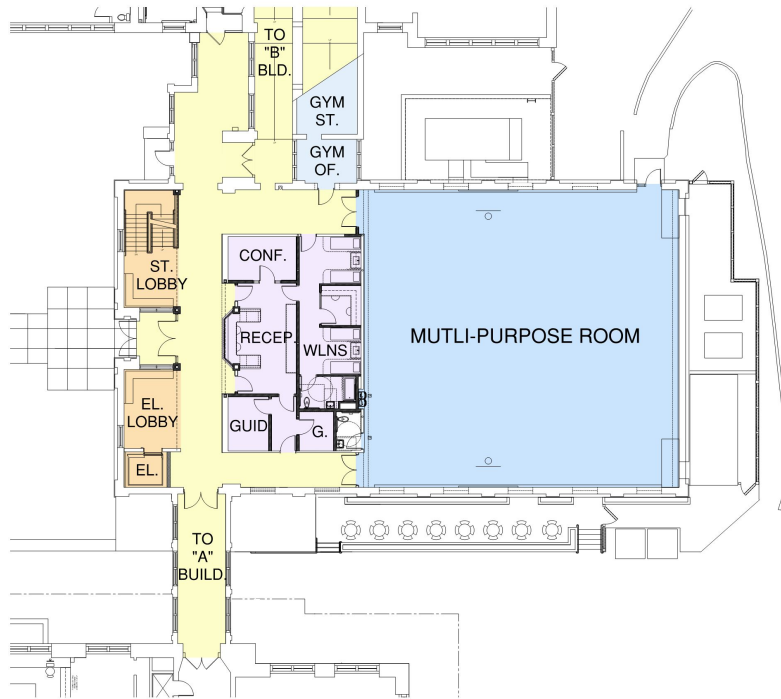

EDMUNDS CAMPUS

EDMUNDS CAMPUS IMPROVEMENTS

- ❖ Space Utilization
 - New Dedicated Cafeteria Space
- ❖ Building Capital Improvements
 - Heat Recovery
 - Ventilation/Air Conditioning
 - Efficient New Windows
 - LED Lighting
 - New Interior Finishes
 - New Kitchen
 - New Gym Floor
 - Lower Level A-C Link Enclosure

N  LOWER LEVEL PLAN
N.T.S.

EDMUNDS CAMPUS

IMPROVEMENTS

N  FIRST LEVEL PLAN
N.T.S.

- ❖ ADA Accessibility
 - Improved Circulation
 - New Restrooms
 - New Elevator
- ❖ Security & Life Safety
 - Secure Single Entry
 - Monitored Access
 - Upgraded Fire Alarm
 - Increased Campus Sprinkler Protection