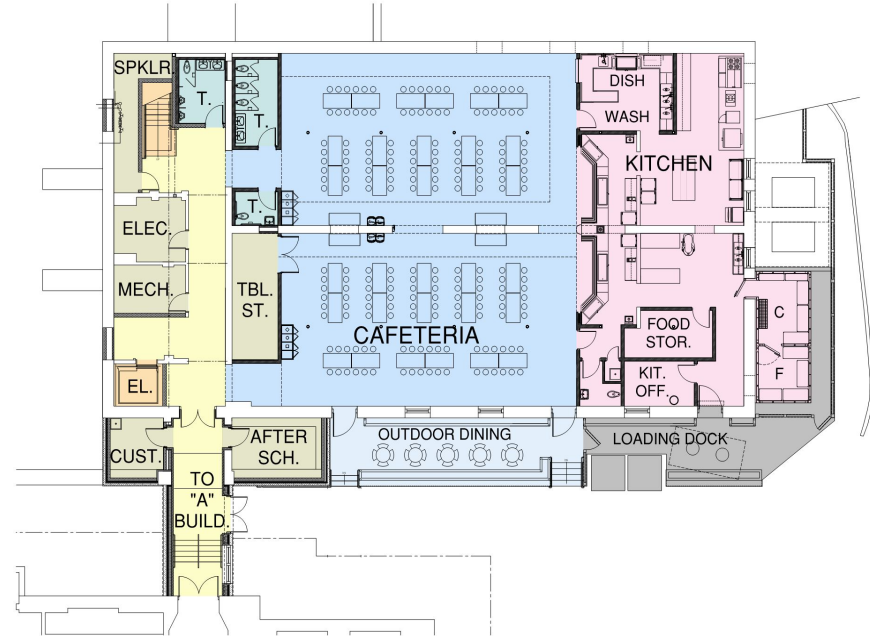

EDMUNDS CAMPUS

EDMUNDS CAMPUS IMPROVEMENTS

- ❖ Space Utilization
 - New Dedicated Cafeteria Space
- ❖ Building Capital Improvements
 - Heat Recovery
 - Ventilation/Air Conditioning
 - Efficient New Windows
 - LED Lighting
 - New Interior Finishes
 - New Kitchen
 - New Gym Floor
 - Lower Level A-C Link Enclosure

N  LOWER LEVEL PLAN
N.T.S.

EDMUNDS CAMPUS

IMPROVEMENTS

N  FIRST LEVEL PLAN
N.T.S.

- ❖ ADA Accessibility
 - Improved Circulation
 - New Restrooms
 - New Elevator
- ❖ Security & Life Safety
 - Secure Single Entry
 - Monitored Access
 - Upgraded Fire Alarm
 - Increased Campus Sprinkler Protection