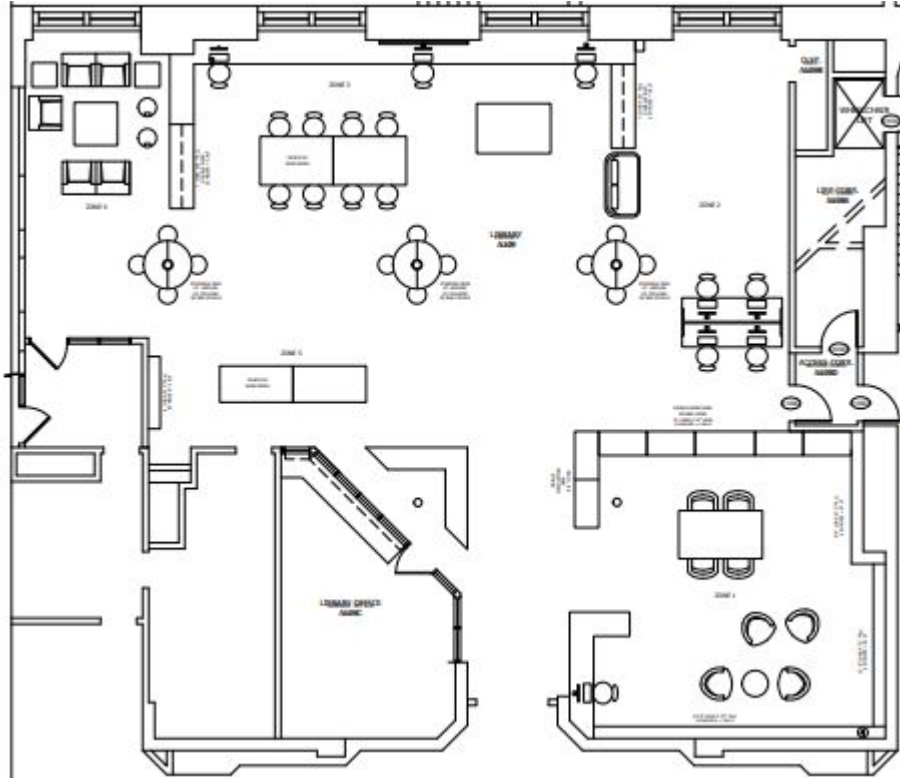

EDMUNDS CAMPUS

MAKERSPACE

- ❖ Renovation of the EMS traditional library to a new student activity makerspace
- ❖ Grant funding was awarded to purchase makerspace equipment